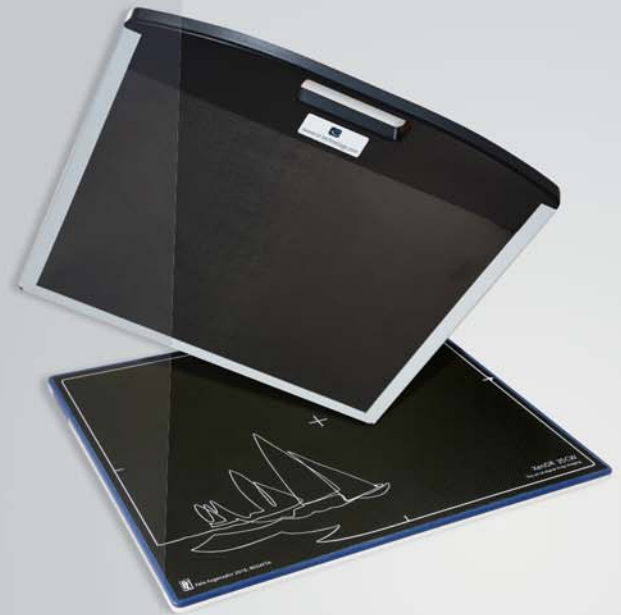

Protective housing with handle

Parameter

Dimensions	482 x 476 x 25 mm (L/W/H)
Weight	1300 g
Material	Carbon, plastic and metal
Features	- patented positive locking to prevent the X-ray detector from falling out - simple one-handed operation - carbon plate for weight distribution - three protective layers for impact protection - patient-friendly rounded edges

Suitable for **XenOR 35CW** and **Varex-PerkinElmer XRPad2 4336** flat panel detectors

Dimensions of the protection box

Please visit www.or-technology.com for more details

Specifications subject to revision without notice

The editor strives to impart correct and up to date information. The provided specifications are based on current knowledge and are subject to revision without notice. This brochure is subject to correction. The editor assumes no responsibility for the information being up to date, correct and complete. All furnished logos, pictures and graphics are property of the particular company and subject to copyright of the licensor. Use, dissemination, distribution or copying of the pictures, logos or text compiled or processed by the editor is subject to our written consent. All rights reserved.