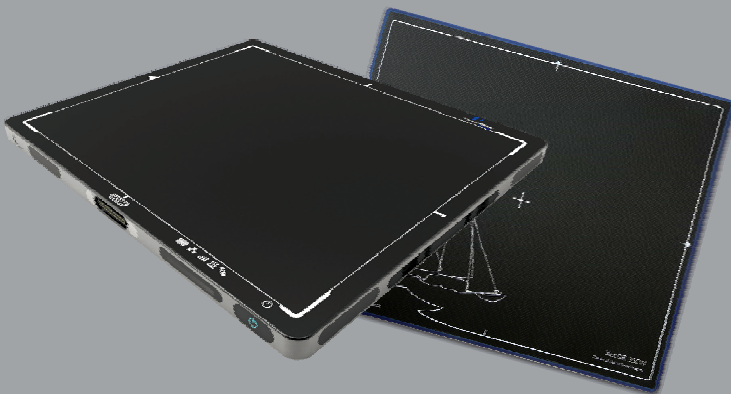

Protective housing with handle

Parameter

Dimensions	482 x 476 x 25 mm (L/W/H)
Weight	1300 g
Material	Carbon, plastic and metal
Features	- patented positive locking to prevent the X-ray detector from falling out - simple one-handed operation - carbon plate for weight distribution - three protective layers for impact protection - patient-friendly rounded edges

Suitable for **XenOR 35CW** and **Varex-PerkinElmer XRPad2 4336** flat panel detectors

Dimensions of the protection box

Please visit www.or-technology.com for more details

Specifications subject to revision without notice

The editor strives to impart correct and up to date information. The provided specifications are based on current knowledge and are subject to revision without notice. This brochure is subject to correction. The editor assumes no responsibility for the information being up to date, correct and complete. All furnished logos, pictures and graphics are property of the particular company and subject to copyright of the licensor. Use, dissemination, distribution or copying of the pictures, logos or text compiled or processed by the editor is subject to our written consent. All rights reserved.